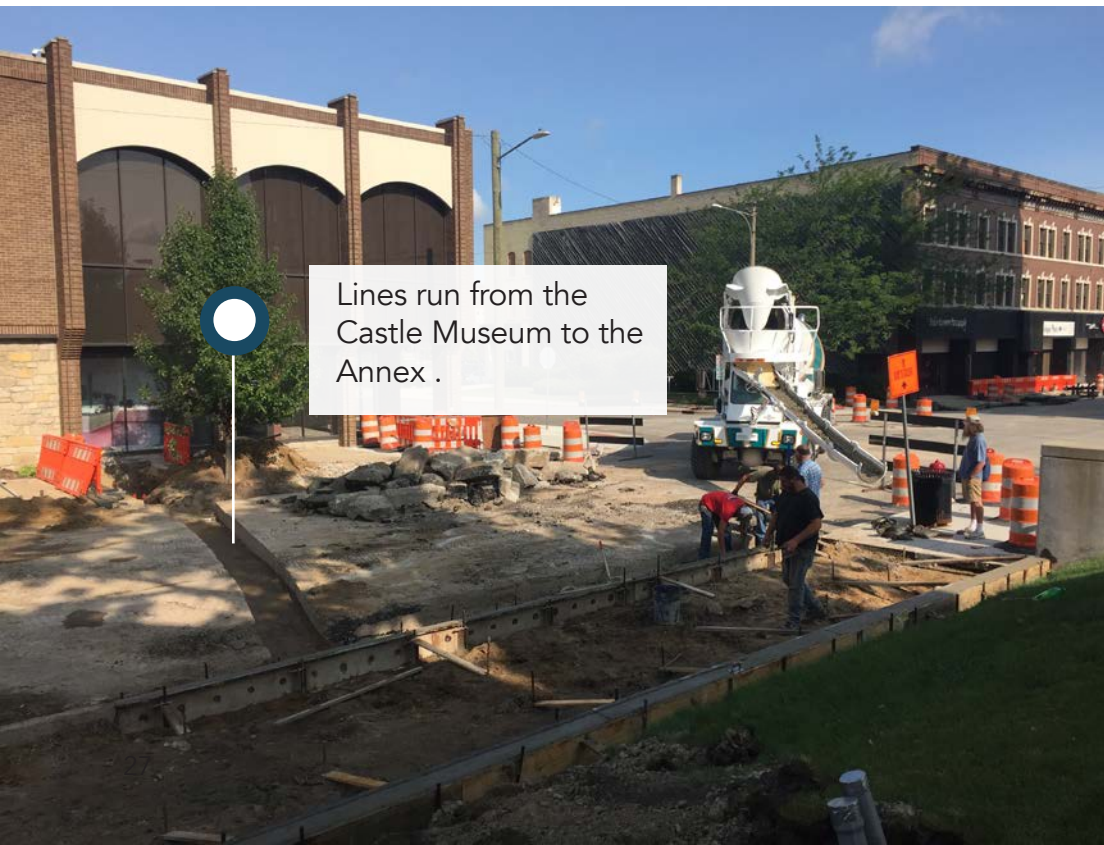

SUPPORT

ALL CONNECTED

For the past decade, museum staff considered configuring a shared computer network and Internet connection between the museum and the Castle Annex.

In 2017, when the City of Saginaw began construction on Jefferson Avenue, it was the perfect opportunity to move forward with this technological venture. Two underground pipes now contain lines that hardwire the buildings together.

What does this mean?

Our Chief Curator, Chief Historian and volunteers have complete uninterrupted Internet access to process artifacts within our collection database, PastPerfect.

Special thanks to the City of Saginaw, and our Multimedia Specialist Jeffrey Cottrell for spearheading this project.